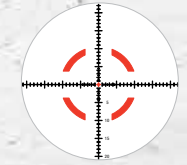

30 mm Rifle Scope Segmented Circle / Crosshair MIL

Black: VC16-D-1600037 VC16-D-1600038

Segmented Circle

Segmented Circle

Segmented Circle
MIL

Segmented Circle
MOA

Horseshoe Dot

Horseshoe Dot