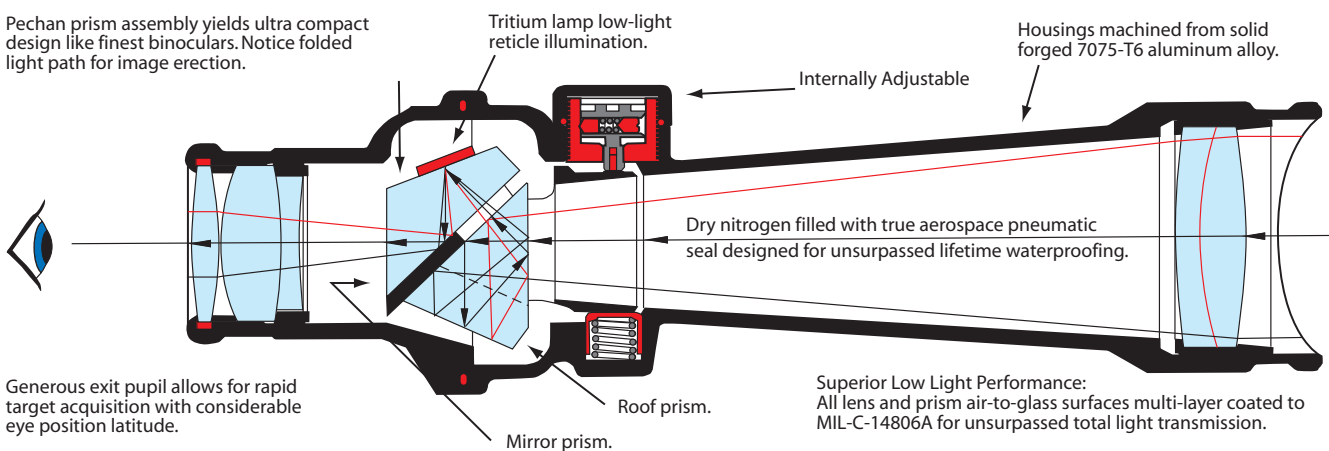

TA33-8

3.5x MODELS

TA11	ACOG 3.5x35 Scope, Dual Illumination Red Donut .223 Ballistic Reticle
TA11B	ACOG 3.5x35 Scope, Dual Illumination Red Circle/Chevron Reticle
TA11C	ACOG 3.5x35 Scope, Dual Illumination Red Donut .308 Ballistic Reticle
TA11D	ACOG 3.5x35 Scope, Dual Illumination Red Triangle .223 Ballistic Reticle
TA11E	ACOG 3.5x35 Scope, Dual Illumination Red Chevron .308 Ballistic Reticle w/ TA51 Mount
TA11F	ACOG 3.5x35 Scope, Dual Illumination Red Chevron .223 Ballistic Reticle w/ TA51 Mount
TA11F-A	ACOG 3.5x35 Scope, Dual Illumination Amber Chevron .223 Ballistic Reticle w/ TA51 Mount

TA11F-A

Cross-Sectional View of the ACOG 3.5x35

Pechan prism assembly yields ultra compact design like finest binoculars. Notice folded light path for image erection.

Generous exit pupil allows for rapid target acquisition with considerable eye position latitude.